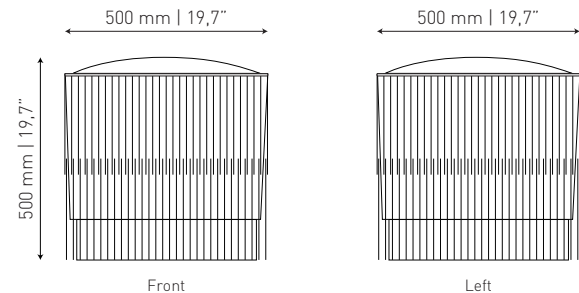

STRUCTURE FEATURES

Frame in outdoor solid wood.
Upholstery with wooden slats.
Foam in 100% PU; outdoor easy dry foam.
Fire retardant interlining is not available.
Handmade in Porto.

WEIGHT

9 kg | 19,8 lbs

VOLUME

0,13 m³ | 4,59 ft³

Packed (in reinforced carton case)

12 kg | 26,5 lbs

0,18 m³ | 6,36 ft³