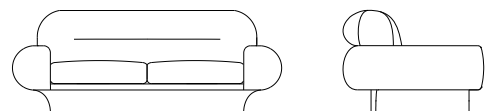

TECHNICAL DRAWING