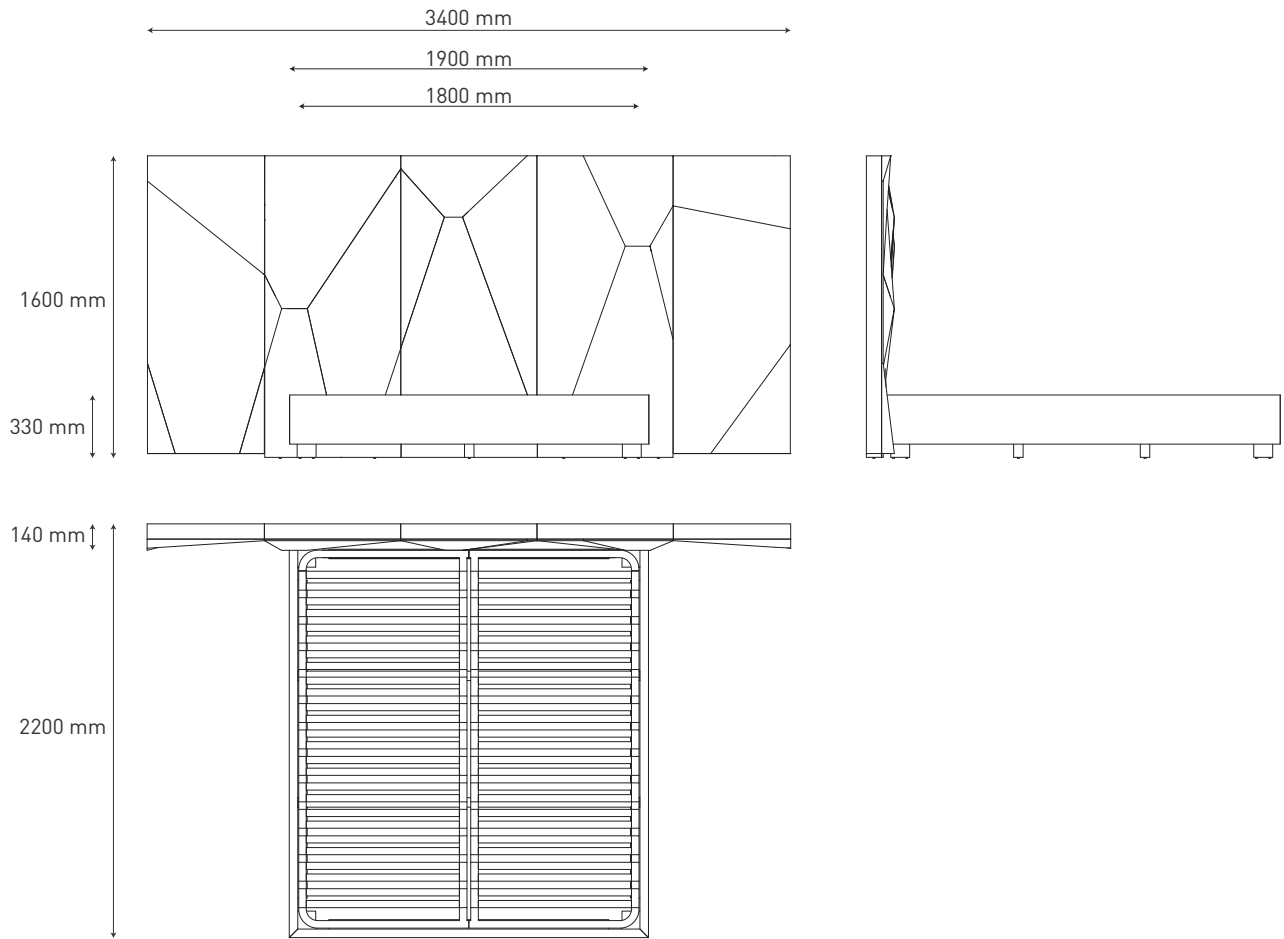

TECHNICAL DETAILS

BED DIMENSIONS

W: 340 cm | 134"
D: 220 cm | 86,7"
H: 160 cm | 63"

HEADBOARD DIMENSIONS

W: 340 cm | 134"
D: 14 cm | 5,5"
H: 160 cm | 63"

BED FRAME DIMENSIONS

W: 190 cm | 74,8"
D: 210 cm | 82,7"
H: 33 cm | 12,9"

FITS MATTRESS UP TO (NOT INCLUDED)

W: 180 cm | 70,8"
D: 200 cm | 78,7"
H: Variable

OTHER OPTIONS:

BED FRAME DIMENSIONS

W: 210 cm | 82,7"
D: 210 cm | 82,7"
H: 33 cm | 12,9"

BED FRAME DIMENSIONS

W: 170 cm | 66,9"
D: 210 cm | 82,7"
H: 33 cm | 12,9"

VOLUME

3,73 m³ | 131,7 cubic feet (packed)

WEIGHT

120 kg | 264 lbs
380 kg | 838 lbs (packed in wooden case)