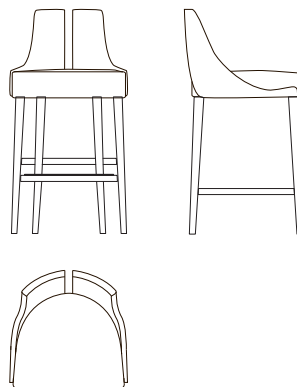

TECHNICAL DETAILS

VOLUME

0,33 m3 | 11,7 cubic feet (packed)

WEIGHT

10 kg | 22 lbs
15 kg | 33 lbs (packed in reinforced carton case)

DIMENSIONS

W: 51 cm | 20,1"
D: 51 cm | 20,1"
H: 96 cm | 37,8"
SH: 70 cm | 27,6"