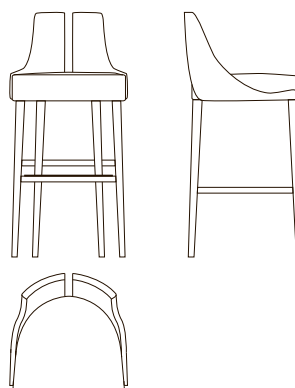

TECHNICAL DETAILS

VOLUME

0,36 m³ | 12,7 cubic feet (packed)

WEIGHT

10 kg | 22 lbs
15 kg | 33 lbs (packed in reinforced carton case)

DIMENSIONS

W: 51 cm | 20,1"
D: 51 cm | 20,1"
H: 106 cm | 41,7"
SH: 80 cm | 31,5"