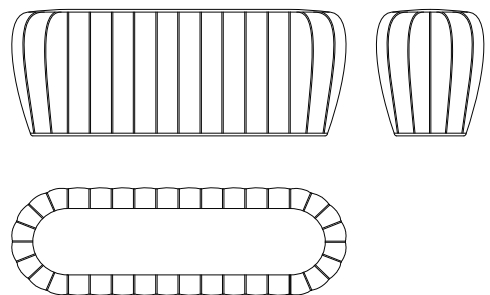

#### WEIGHT

26 kg | 57 lbs

30 kg | 66 lbs (packed in reinforced carton case)

#### DIMENSIONS

W: 140 cm | 55,1"

D: 50 cm | 19,7"

H: 53 cm | 20,9"