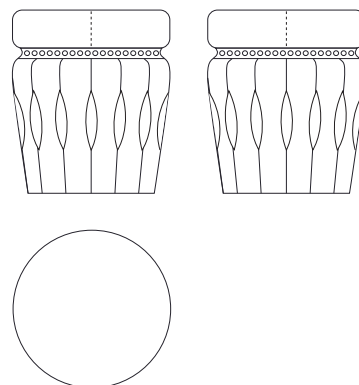

Matt or plated nickel, plated brass, bronze renaissance or old gold speckled.

TECHNICAL DETAILS

VOLUME

0,14 m³ | 4,9 cubic feet (packed)

WEIGHT

9 kg | 20 lbs
11 kg | 24 lbs (packed in reinforced carton case)

DIMENSIONS

W: 43 cm | 16,9"
D: 43 cm | 16,9"
H: 50 cm | 19,7"
SH: 50 cm | 19,7"

CLIENT'S OWN MATERIAL (COM) REQUIREMENTS

FABRIC

2,5 mts | 98,4"
Based on plain fabric, standard width 1,40 mts | 55"

LEATHER

40 square feet